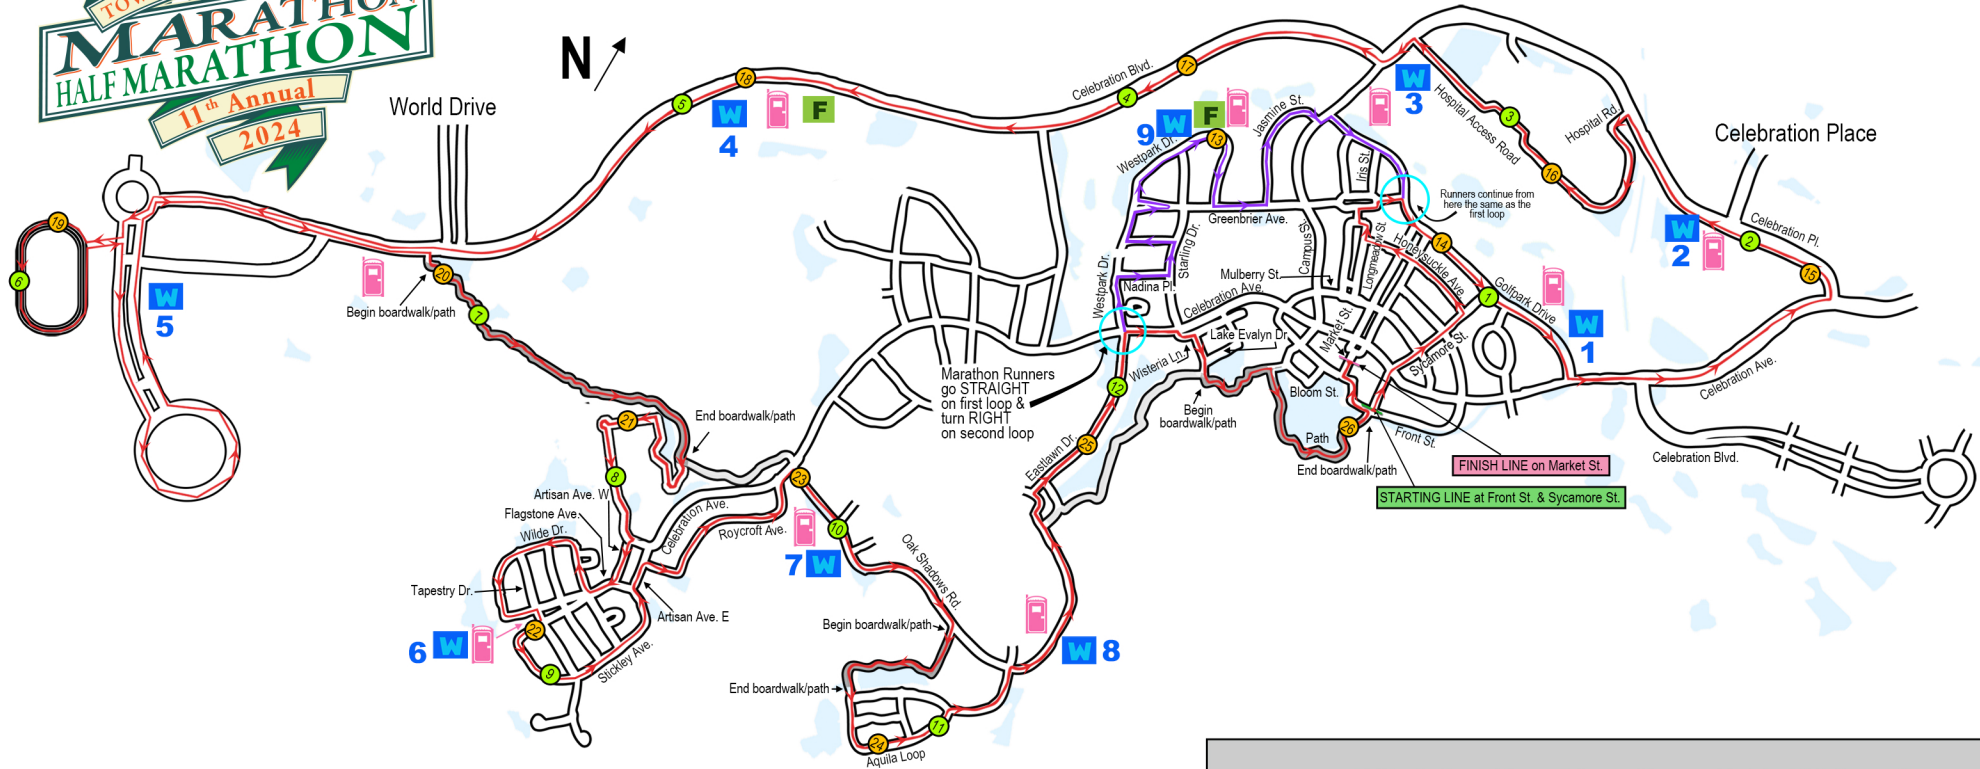

2024 Town of Celebration Marathon & Half Marathon

AdventHealth

EXPERIENCE
Kissimmee
FLORIDA

KEY	
	Water Stop (#)
	Food/Goo Stop
	Portalet
	Half Marathon Route
	Marathon Route (where it branches off)
	Mile Markers (Half/Marathon 1st Loop)*
	Mile Markers (Marathon 2nd Loop)*
	Marathon changes for 2nd Loop

*Mile markers and Water Stop locations are approximate.

2024 COURSE SPONSORED BY:

Town of Celebration Marathon & Half Marathon

- Both races start at 7am
- The half and full run together for the first 12.1 miles
- Red route is the first loop (half and full)
- Purple route is the second loop and rejoins the first (full only)
- Water and Gatorade will be available at all aid stations
- Gels, bananas, etc. available at mile 5, 13, and 18